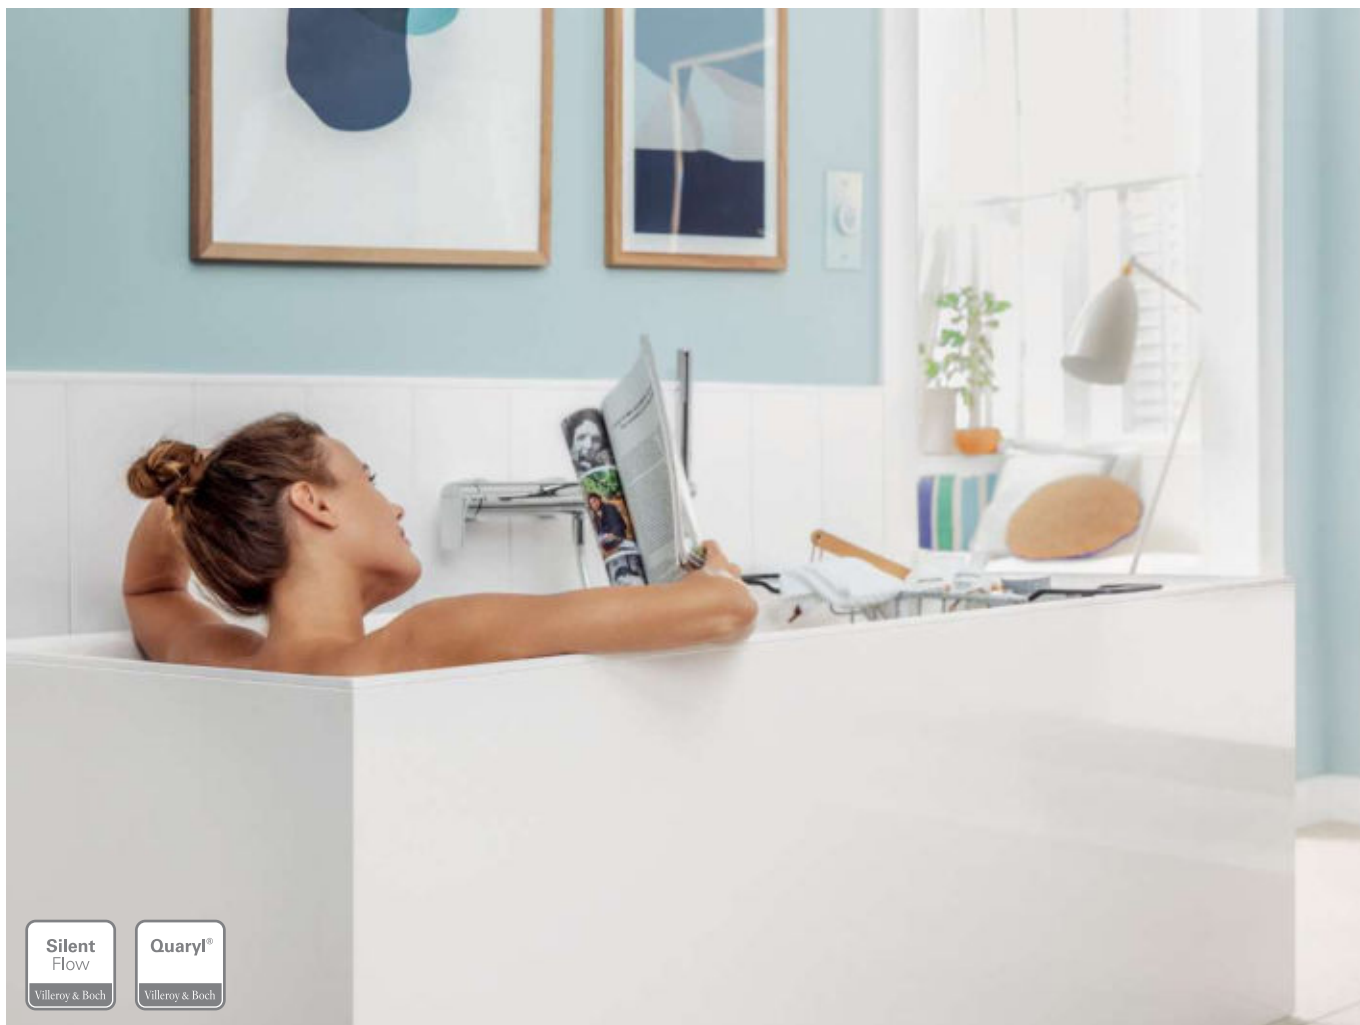

**Silent
Flow**
Villeroy & Boch

Quaryl®
Villeroy & Boch