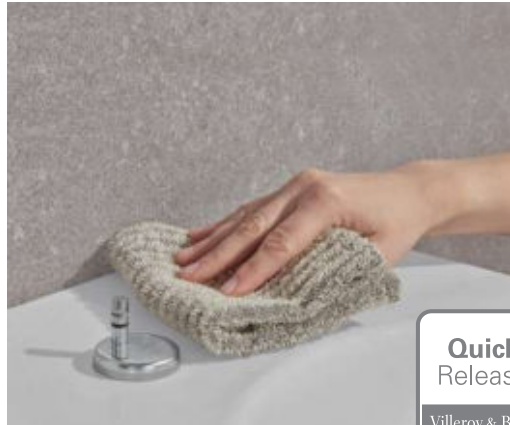

QUICKRELEASE

Toilet seats with the QuickRelease feature can be removed quickly and without tools for simple cleaning – and refitted just as simply.

**Quick
Release**
Villeroy & Boch

- Easy and complete cleaning
- Simple replacement
- No tools required
- Hygienic solution

SOFTCLOSING

Toilet seats equipped with the SoftClosing technology close gently and quietly. Dampers integrated in the hinges prevent the seat and lid from slamming loudly shut.