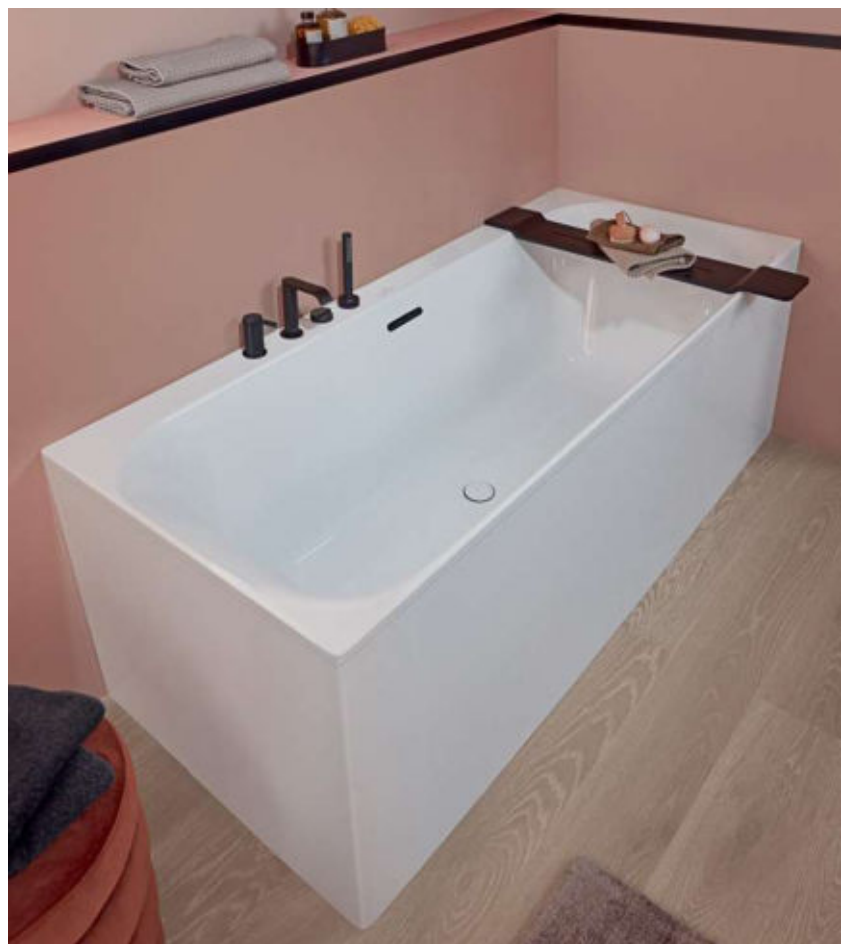

Bath

- Angular or rounded design inside
- Water-saving depth of only 44 cm
- Stylish extra-wide overflow design feature in Chrome, Stone White or Black Matt
- Can be combined with whirlpool system