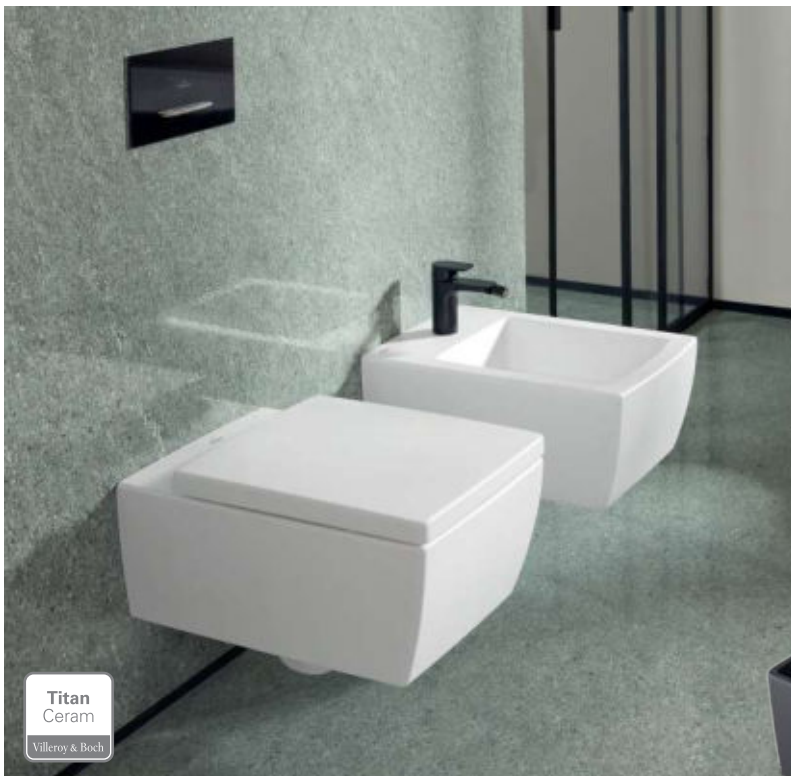

Titan
Ceram
Villeroy & Boch

Titan
Ceram
Villeroy & Boch