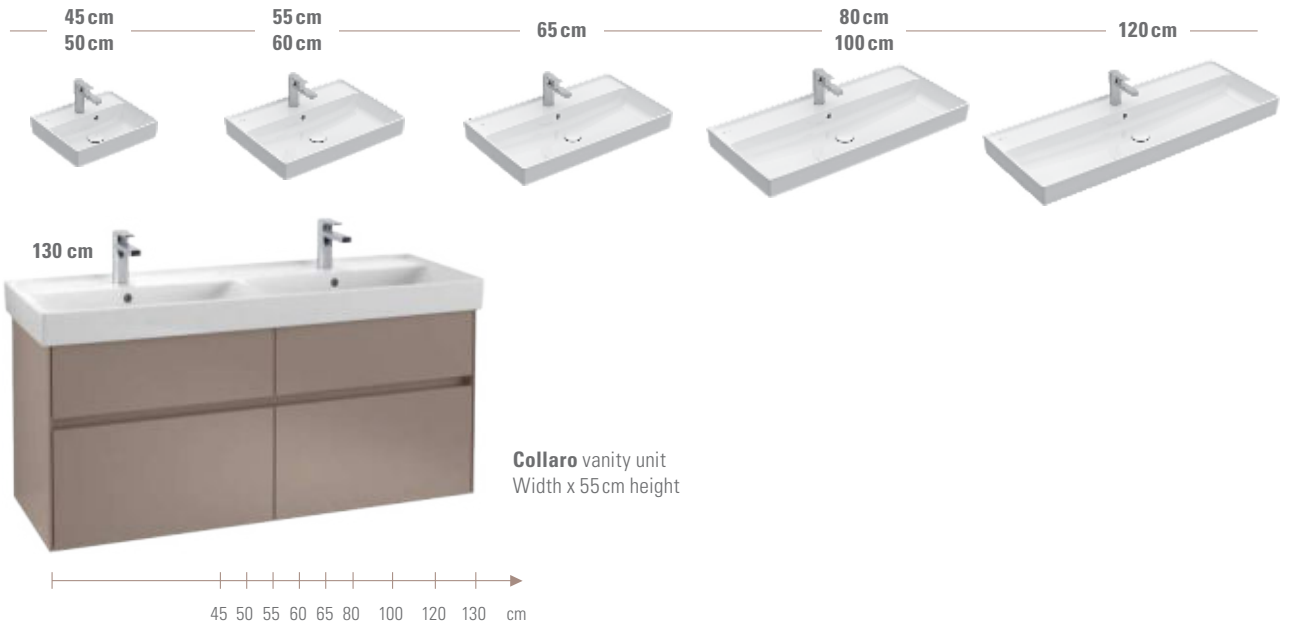

VANITY WASHBASINS