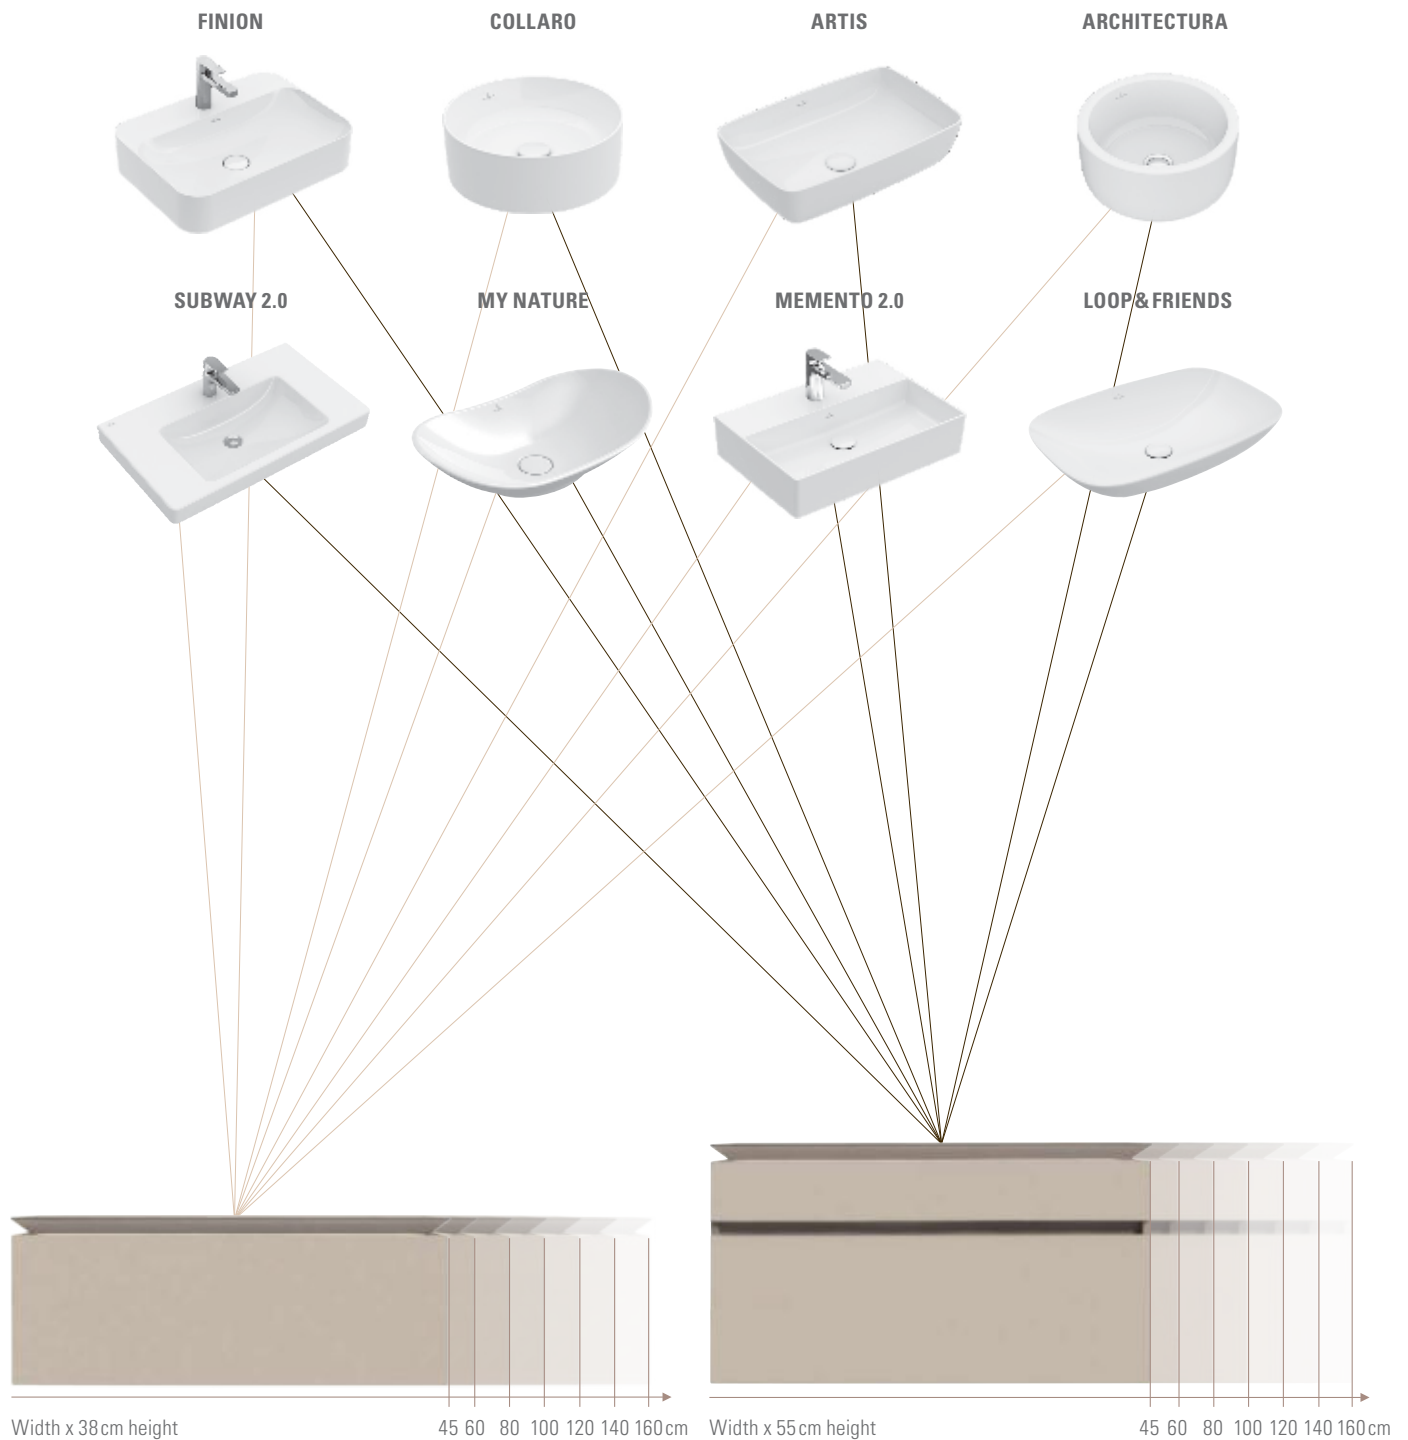

#### **Treat yourself to a little me-time**

Lay back and immerse yourself in the pleasures of this ergonomically shaped deep bath with its comfortable backrest.

**LEGATO**  
— Collection —

- Individual: bathroom furniture offering broad scope for combinations
- Compatible: furniture items match many of our washbasins
- Modern: bath with rim height of only 2 cm
- Comfortable: room for two with central outlet

### Bathroom furniture

- Available in many expressive colours
- With the LED light strip, the vanity unit top appears to hover above the cabinet
- Interior of the drawers in Anthracite
- Practical slip-resistant base keeps things tidy

*Eye-catching feature*

reddot award 2018  
winner

*Combine to your heart's content*

**Matches almost all Villeroy & Boch washbasins**

The utility value of the ceramics unfolds in style on the vanity units in widths from 45 to 160 cm.