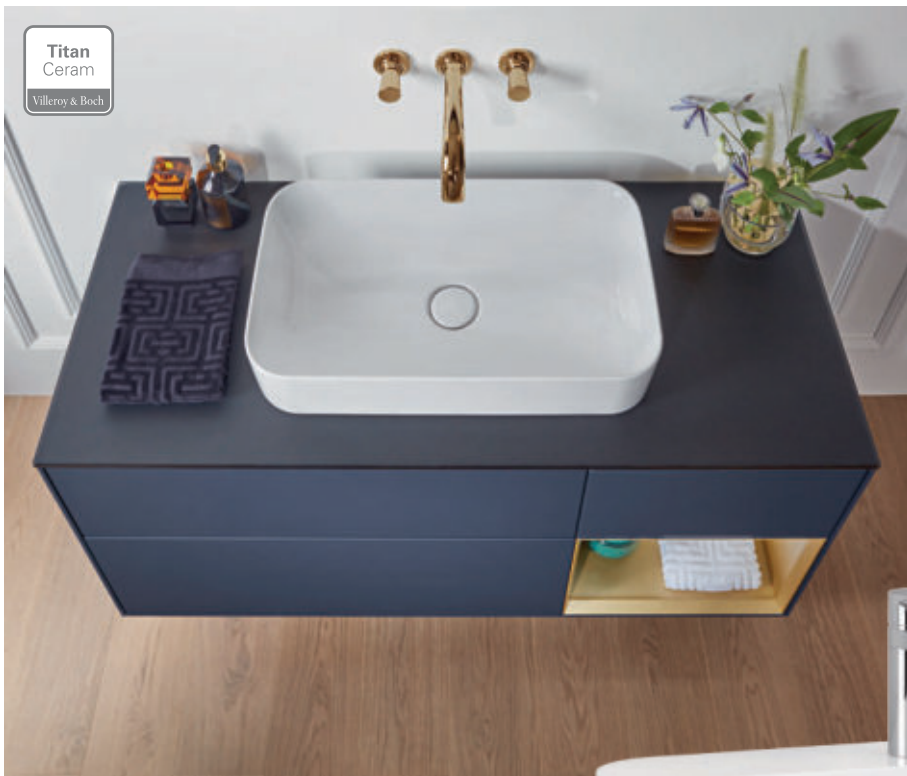

### Washbasin

- TitanCeram provides for thin walls and a delicate design
- Integrated flush-fit outlet valve
- Washbasin sizes from 43 to 130 cm

*Fine lines*