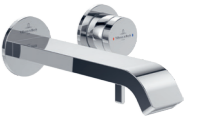

### DAWN ONE – WASH PLACES

Dawn One single-lever basin mixer  
TVW106103151XX

Dawn One single-lever tall basin mixer  
TVW106106151XX

Dawn Two single-lever basin mixer  
TVW106103152XX

Dawn Two single-lever tall basin mixer  
TVW106106152XX