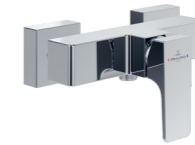

Architectura Square single-lever shower mixer
TVS125001000XX

BATHS & BIDET