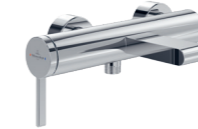

Dawn One single-lever bath mixer
TVT106501151XX