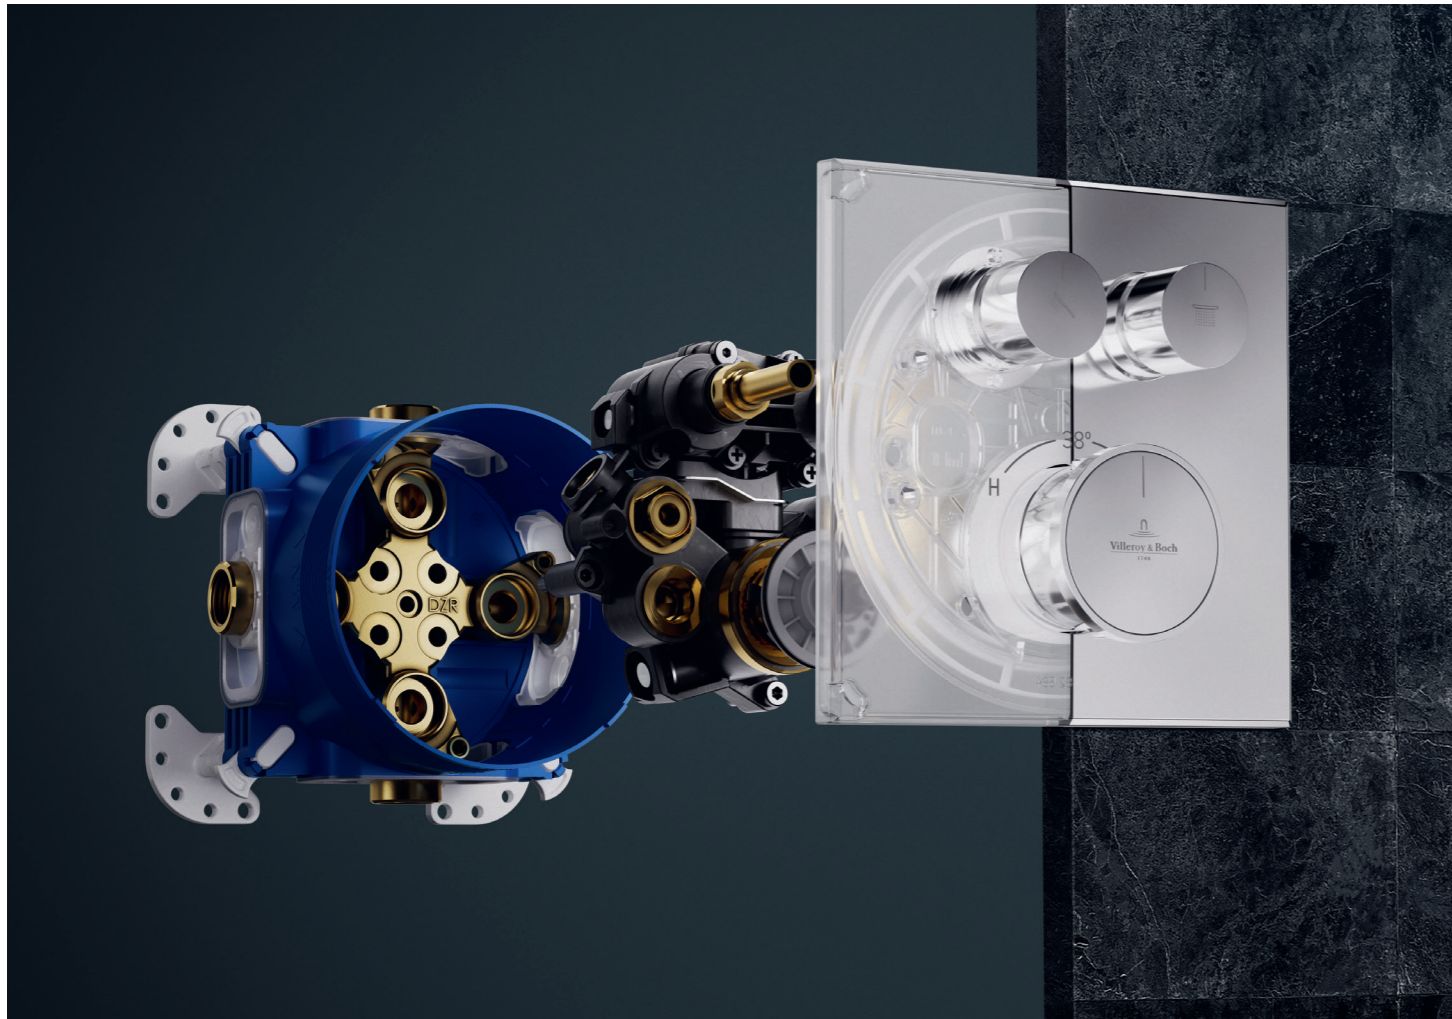

EASY-BOX

Easy-Box is designed to make installation faster and simpler than ever. With its adaptable base, innovative Fast-Fix technology, and secure, standard-compliant sealing, it's the perfect built-in solution for any installation scenario.

At the heart of every product we create is one goal: to make everyday life easier. Our Fast-Fix system delivers exactly that – a smooth, flexible, and hassle-free installation process. Whether mounted inside, on, or in front of the wall, the Easy-Box adapts perfectly to your needs.