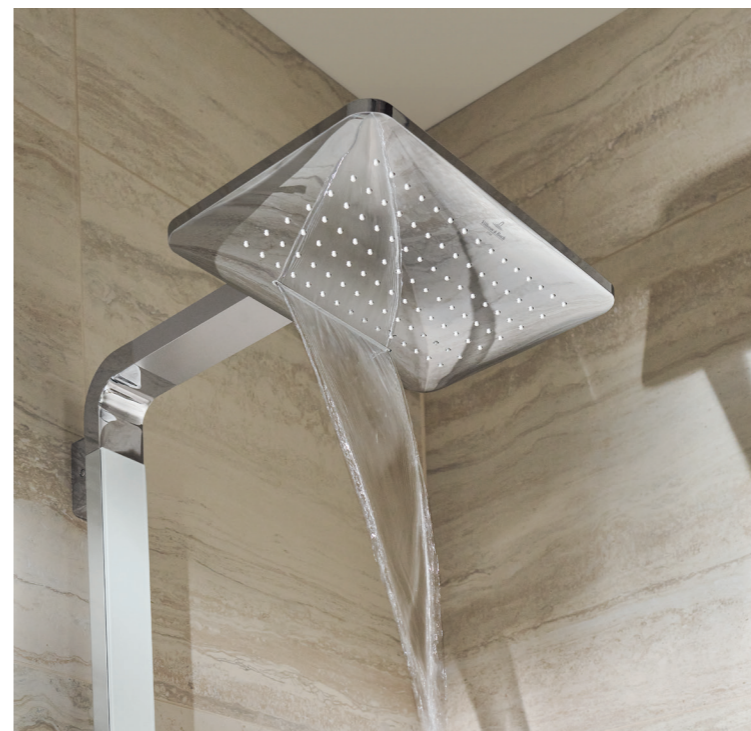

## RAIL SETS

Infinity shower 4-function hand shower  
TVS110001000XX

Infinity shower rail set with shelf  
TVS110002000XX

Infinity shower rail set  
TVS110003000XX

# VERVE SHOWERS

For those who appreciate precision and presence. The Verve Shower's award-winning design pairs clean geometry with exceptional performance, bringing a refined feel to your bathroom.

Brushed Nickel Matt — 64