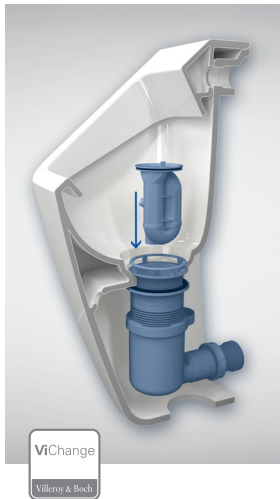

INNOVATIONS

VICHANGE

ViChange simplifies siphonic urinal maintenance and renovations with height-adjustable features and a 30-second siphon cartridge swap, significantly reducing time and costs.