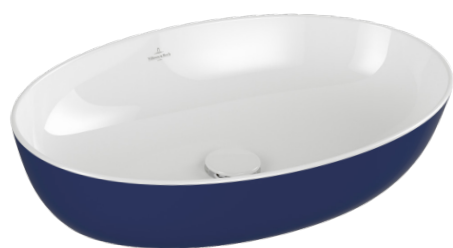

EXPANDING THE DESIGN SPECTRUM

Colours evoke emotions, create atmosphere, and give rooms a unique personality. With Colour on Demand, you can personalize your free-standing or back-to-wall bath from Villeroy & Boch, adding a special touch to your bathroom.

FOR CAPTIVATING COLOUR HIGHLIGHTS

- Free-standing and back-to-wall baths in a BiColour finish
- Available for baths from the Collaro, Finion, Squaro Edge 12, Theano, Loop & Friends, Oberon 2.0, and Aveo New Generation collections
- Featuring colours from the Artis colour concept by renowned designer Gesa Hansen
- Choose from over 192 RAL colours in both matte and glossy finishes

ENHANCED COMFORT AND QUALITY

- Heat-insulating properties for a comfortable bathing experience, thanks to acrylic and Quarryl®
- High-quality bath panels with a durable, hard-wearing coating
- Long-lasting sheen and a non-slip surface
- UV-resistant colours for enduring beauty