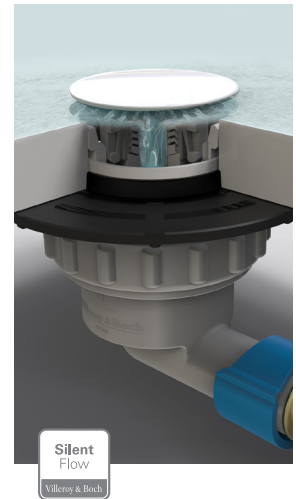

VIFLOW

Our innovative mechanical outlet and overflow fitting ensures a perfectly clean, hole-free look for your washbasin or bath, offering reliable overflow protection and easy maintenance.

SILENTFLOW

SilentFlow, pre-installed in our Quaryl® baths, delivers effortless relaxation by quietly and quickly filling your tub at up to 20 liters per minute for ultimate comfort.